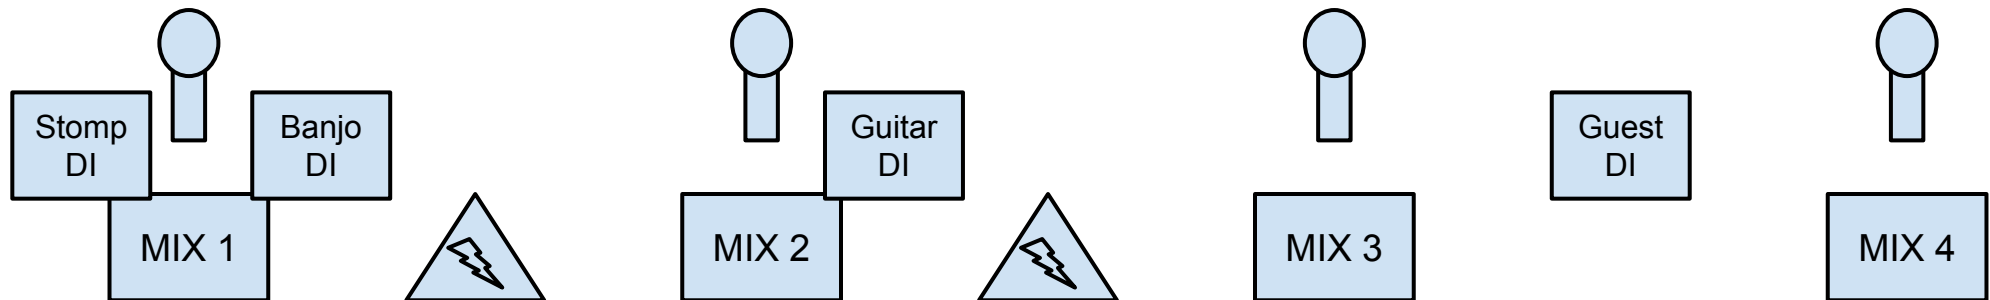

# BLACK RIVER REVUE STAGE PLOT

UPDATED 1/1/2016

1. VOCAL MIC
2. VOCAL MIC
3. VOCAL MIC
4. VOCAL MIC
5. STOMP BOX DI\*
6. BANJO DI\*
7. GUITAR DI\*
8. MANDOLIN DI\*
9. BASS DI\*
10. GUEST DI\*\*

BASS AMP  
(HAS DI)

Tim - Banjo

Adam - Guitar

Nate - Mandolin

Ian - Bass

-Four separate monitor mixes preferred but not necessary.

- Four vocal mics, sm58 or better.

\*Four XLRs for instruments, band provides DIs.

\*\*Please provide one extra DI box and xlr for possible guest.