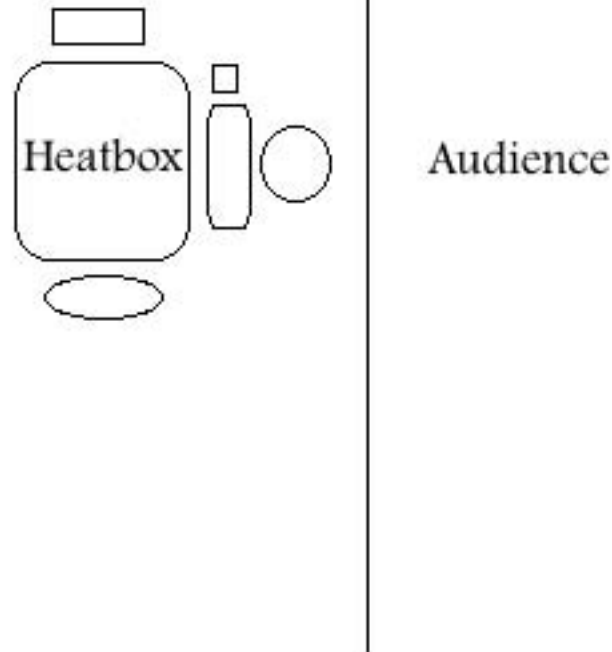

Heatbox Stage Plot

 = Loop Station

 = Vocal Processor

 = Chaos Pad

 = Vocal Mic

 = D.I.

Additional Information: Medium Sized Wooden Stool, Clean White Towels (No Bar Rags Please), Bottled Water

Contact Information