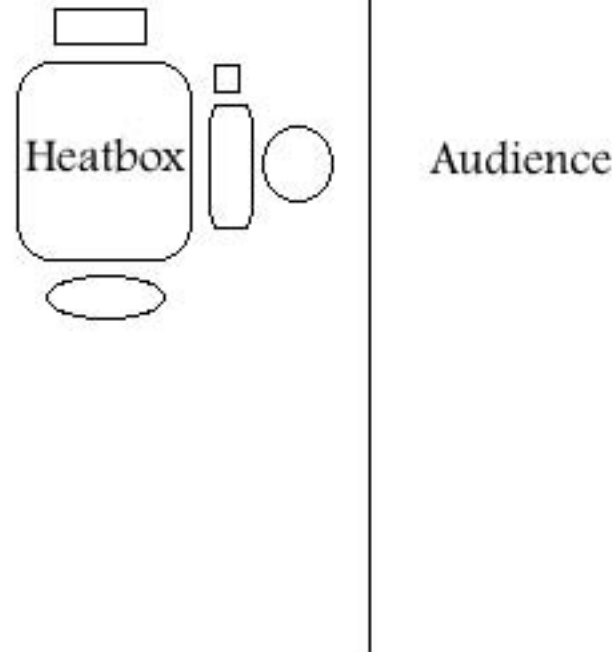

Heatbox Stage Plot

 = Loop Station

 = Vocal Processor

 = Chaos Pad

 = Vocal Mic

 = D.I.

Additional Information: Medium Sized Wooden Stool, Clean White Towels (No Bar Rags Please), Bottled Water

Contact Information