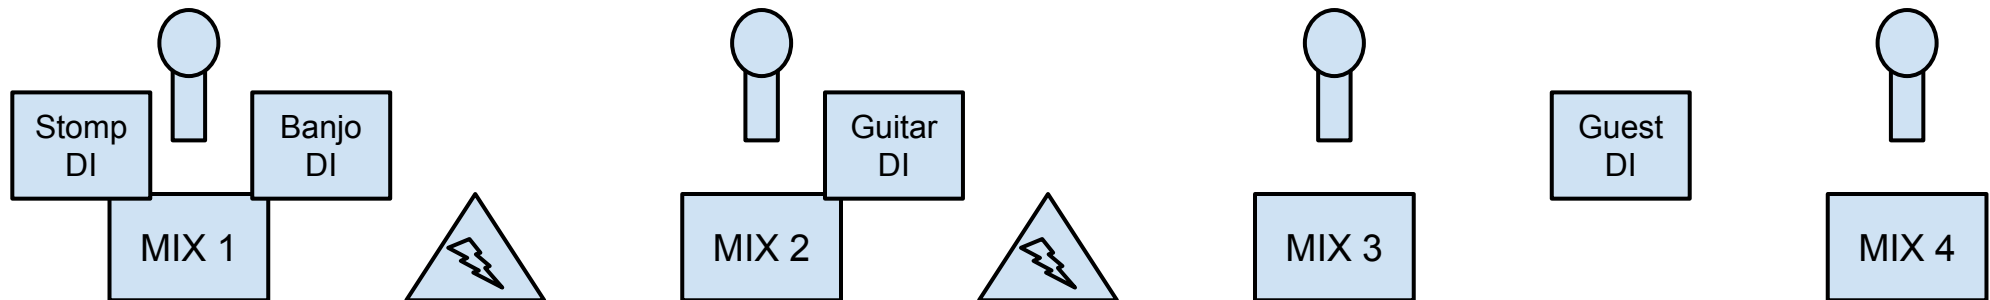

BLACK RIVER REVUE STAGE PLOT

UPDATED 1/1/2016

1. VOCAL MIC
2. VOCAL MIC
3. VOCAL MIC
4. VOCAL MIC
5. STOMP BOX DI*
6. BANJO DI*
7. GUITAR DI*
8. MANDOLIN DI*
9. BASS DI*
10. GUEST DI**

BASS AMP
(HAS DI)

Tim - Banjo

Adam - Guitar

Nate - Mandolin

Ian - Bass

-Four separate monitor mixes preferred but not necessary.

- Four vocal mics, sm58 or better.

*Four XLRs for instruments, band provides DIs.

**Please provide one extra DI box and xlr for possible guest.